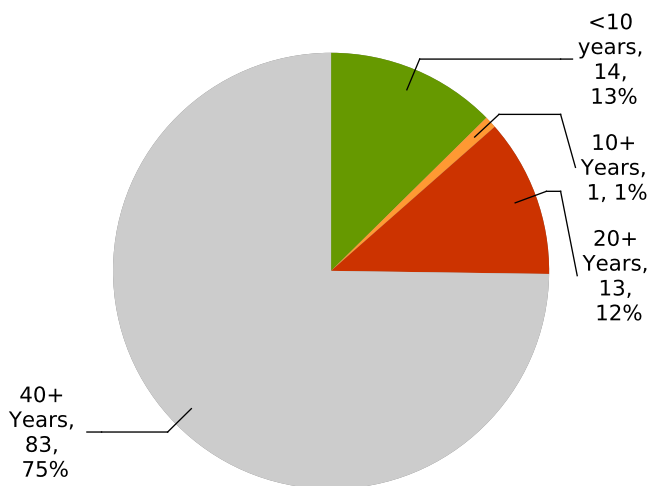

Life Expectancy