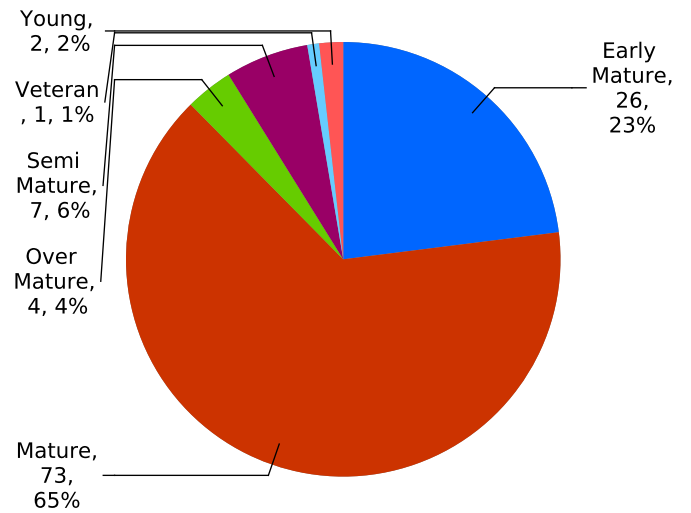

# Summary of trees

Site name: St Michaels Church

Risk category: Not Applicable

Contact:

Trees: 133 Work items: 63

## Overall Condition

## Age Class