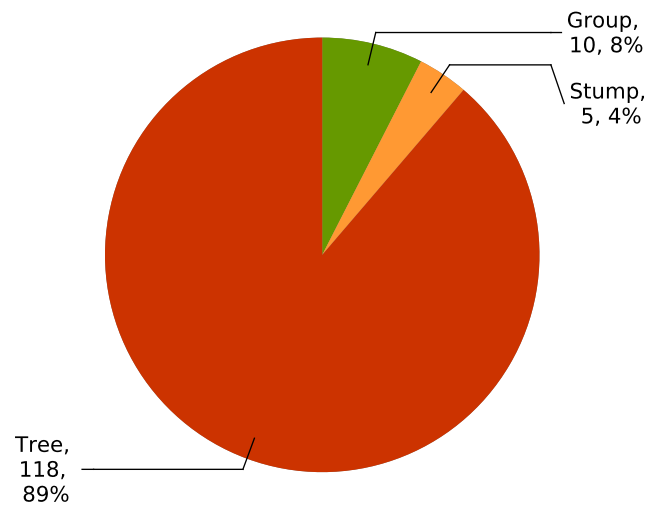

Summary of trees

Site name: St Michaels Church

Risk category: Not Applicable

Contact:

Trees: 133 Work items: 63

Overall Condition

Age Class

Life Expectancy

Structure