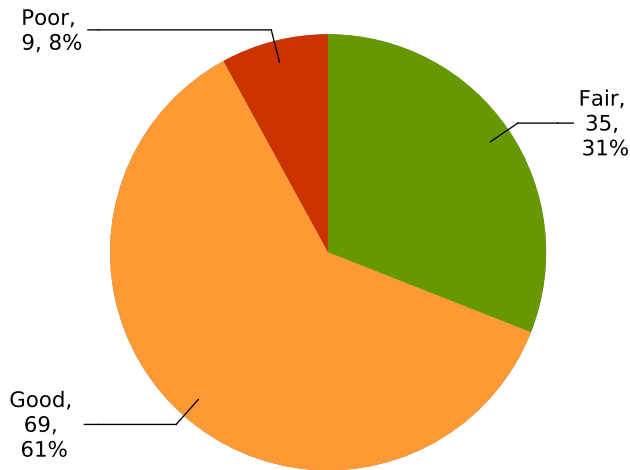

# Summary of trees

Site name: St Michaels Church

Risk category: Not Applicable

Contact:

Trees: 133 Work items: 63

## Overall Condition

## Age Class